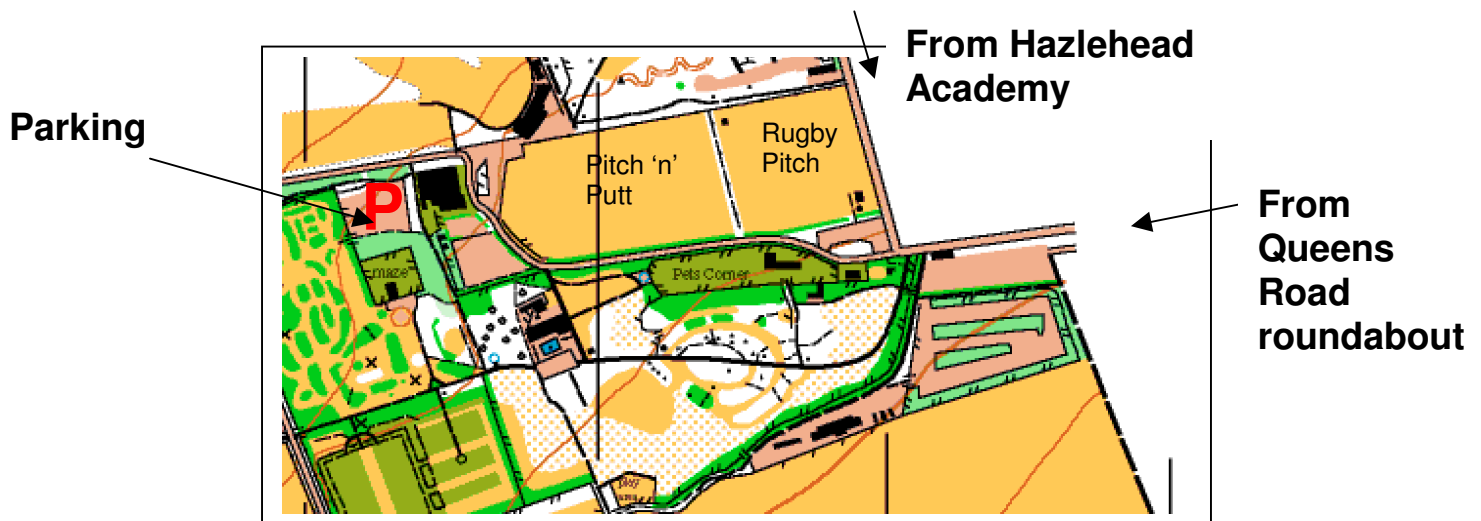

Jan 2nd 2010

Hogmanay Hangover Handicap – Brain Training Edition

**Where : Hazlehead Park - parking in Golf Club Bus
park (signed from Queens Road Roundabout)**

When: Mass Start at 11am. Briefing at 10:45am

What : 3 courses

Short (20 minute score)

Medium (30 minute score)

Long (45 minute score)

**Fees : Seniors £2
Juniors / Families £1
Please bring a pen**

**And afterwards please bring a dish of food to
share to Chez Gomersall at 67 Kings Gate**

Queries / more information call Jayne on 07979901151